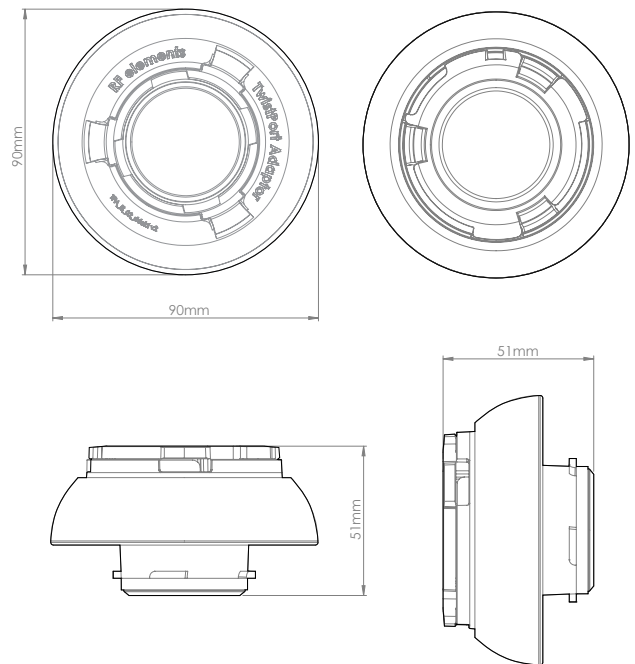

TwistPort™ Adaptor for IsoStation™ M5

ADAPTOR FOR PRISMSTATION™ 5AC,
ISOSTATION™ 5AC AND ISOSTATION™ M5

The TwistPort™ Adaptor for PrismStation™ 5AC / IsoStation™ 5AC / IsoStation™ M5 makes the radios compatible with all TwistPort™ Antennas. TwistPort™ Adaptors are equipped with our original quick-locking waveguide port. Connecting and disconnecting the IsoStation™ radio series from the TwistPort™ Adaptor is very simple and requires no tools.

TECHNICAL DATA

Antenna Connection	TwistPort - Quick Locking Waveguide Port
Materials	Insert - Aluminium Alloy Adaptor - UV stabilized and weather resistant ABS plastic
Flame Rating	UL 94 HB
Temperature	-40°C to +60°C (-40°F to +140°F)
Wind Survival	160 km/h
Weight	0.09 Kg /0.2 lbs – single unit 0.12 Kg /0.3 lbs – single unit incl. package 13.5 Kg /30 lbs – carton (100 units)
Single Unit	Retail Box: 10.9 × 9.8 × 5.4 cm
100 Units	Carton Box: 57 × 52 × 25 cm

PRODUCT DIMENSIONS

COMPATIBLE WIRELESS PLATFORMS

RF elements®	any TwistPort™ Antenna
Ubiquiti Networks®	PrismStation™ 5AC, IsoStation™ 5AC, IsoStation™ M5

PACKAGE CONTENTS

TwistPort™ Adaptor