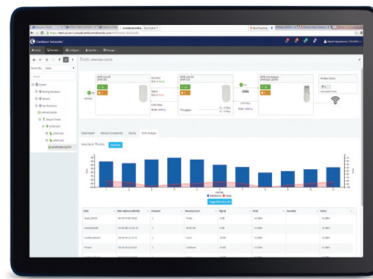

cnMaestro

cnMaestro is available in the Cloud or as an On-Premises (NOC) virtual software that can be run in a private data center on a local server.

Model	Standard	Frequency	SSID	Max Users	Radio
cnPilot e600 Indoor	802.11ac wave 2	Dual Band 2.4 GHz & 5 GHz	16	512	4x4 MU-MIMO
cnPilot e410 Indoor	802.11ac wave 2	Dual Band 2.4 GHz & 5 GHz	16	256	2x2 MU-MIMO
cnPilot e400 Indoor	802.11ac	Dual Band 2.4 GHz & 5 GHz	16	256	2x2 MIMO